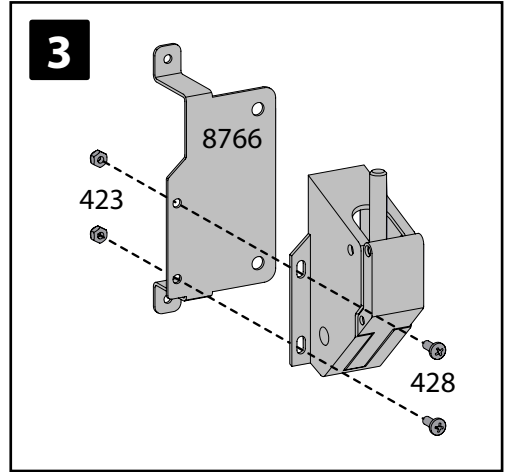

For RION Louver Window V2

423		4
428		4
7281		2