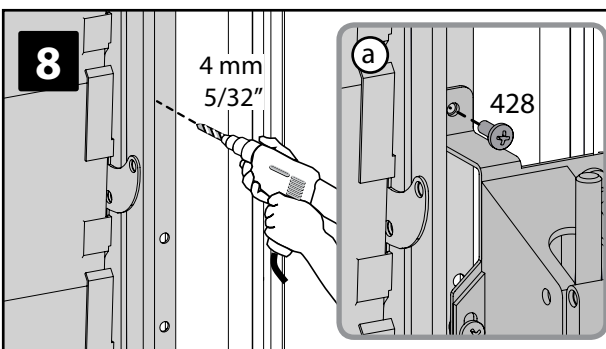

For RION Louver Window V2

423		4
428		4
7281		2