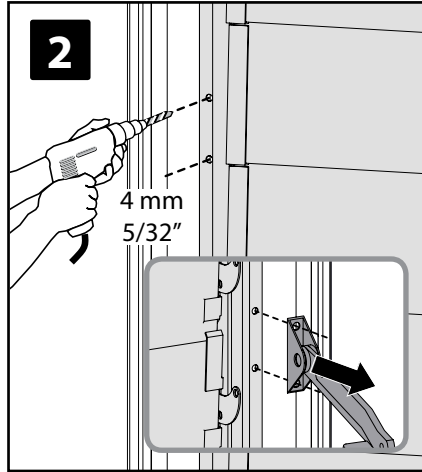

For RION Louver Window V2

423		4
428		4
7281		2