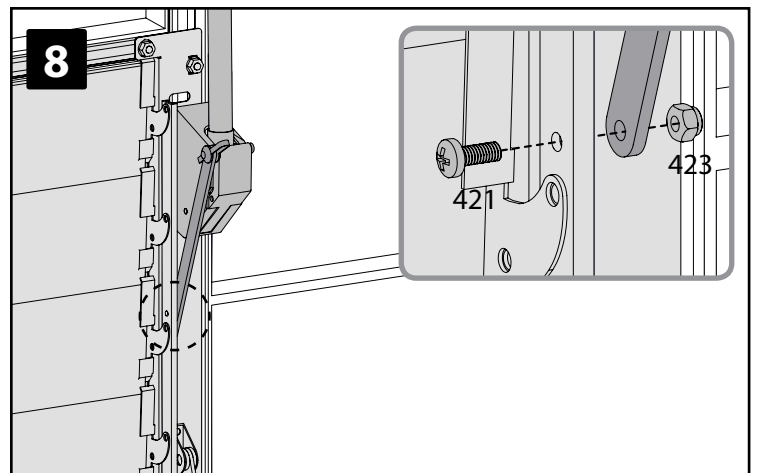

For PALRAM Louver Window V2

423		3
421		1
428		2

	1		1		2
	1		1		1
			1