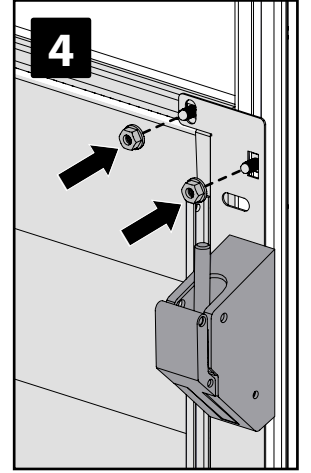

For PALRAM Louver Window V2

423		3
421		1
428		2

	1		1		2
	1		1		1
			1