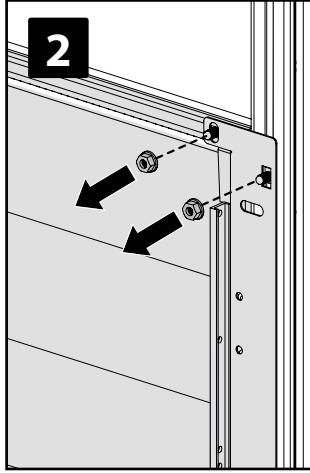

For PALRAM Louver Window V2

423		3
421		1
428		2

	1		1		2
	1		1		1
			1