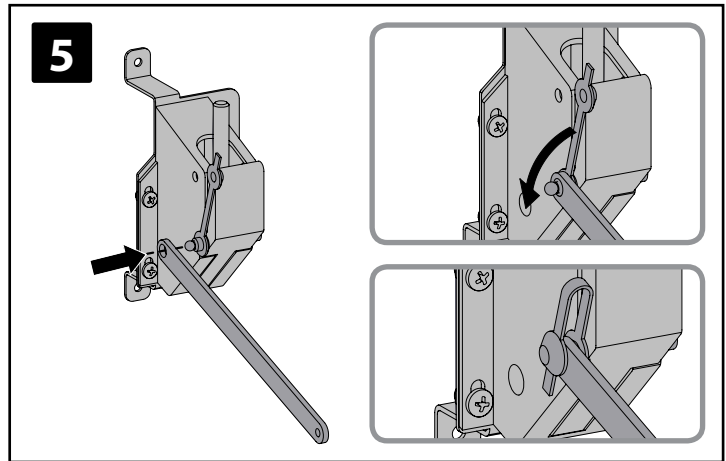

For RION Louver Window V2

423		4
428		4
7281		2