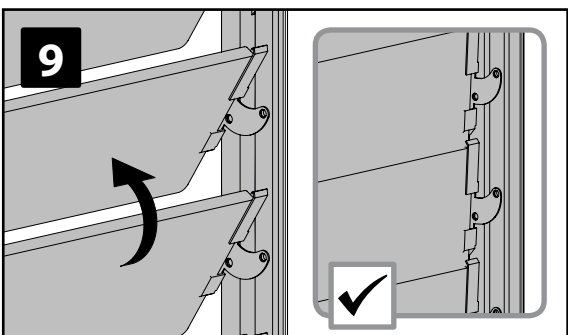

For PALRAM Louver Window V2

423		3
421		1
428		2

	1		1		2
	1		1		1
			1