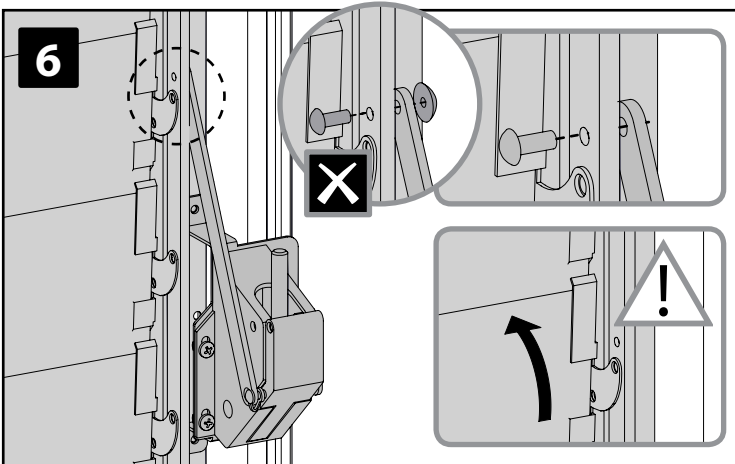

For RION Louver Window V2

423		4
428		4
7281		2