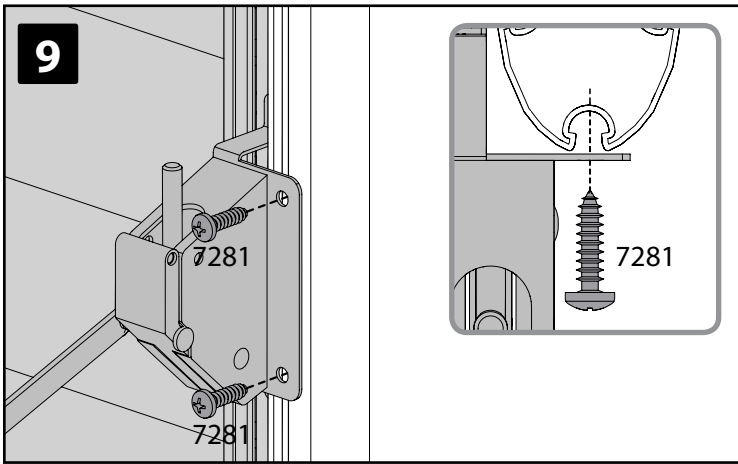

Auto Louver Window Opener

Approx. Dim.

9W x 26L x 4H cm / 3.5"W x 10.2"L x 1.5"L

Check which of below options is compatible with your window & proceed accordingly

Note: Use only the parts registered in the relevant content list, some parts may be surplus.

423		3
421		1
428		2

	1		1		2
	1		1		1
			1		

For RION Louver Window V2

423		4
428		4
7281		2

For PALRAM Louver Window

423		2	466		2
428		2	461		2
7595		1			

1	1	2
1	1	1
1	1	1

For RION Louver Window