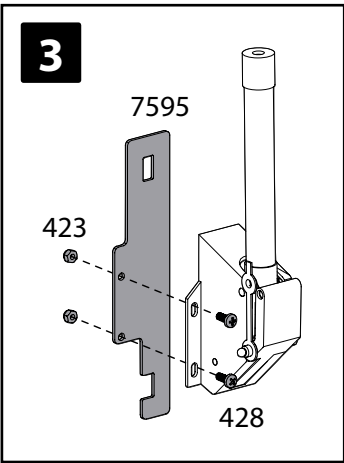

Auto Louver Window Opener

Approx. Dim.

9W x 26L x 4H cm / 3.5"W x 10.2"L x 1.5"L

Check which of below options is compatible with your window & proceed accordingly

Note: Use only the parts registered in the relevant content list, some parts may be surplus.

423		3
421		1
428		2

	1		1		2
	1		1		1
			1		

For RION Louver Window V2

423		4
428		4
7281		2

For PALRAM Louver Window

423		2	466		2
428		2	461		2
7595		1			

1	1	2
1	1	1
1	1	1

For RION Louver Window