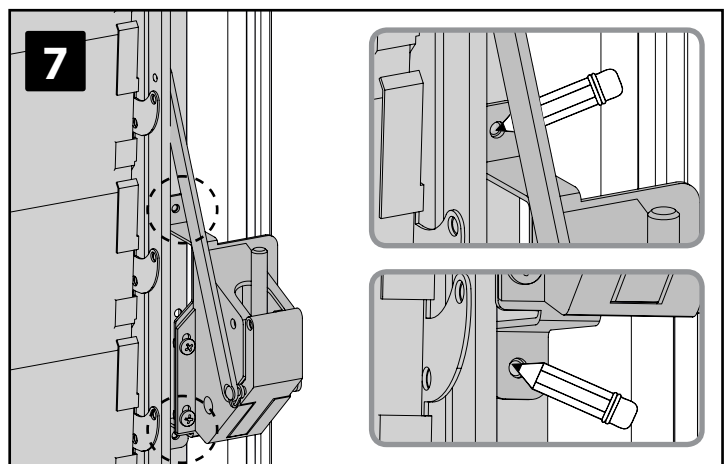

For RION Louver Window V2

423		4
428		4
7281		2