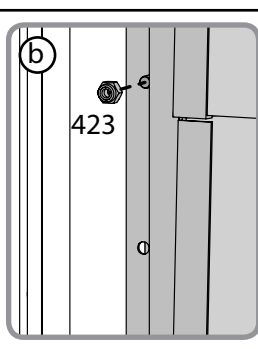

Auto Louver Window Opener

Approx. Dim.

9W x 26L x 4H cm / 3.5"W x 10.2"L x 1.5"L

Check which of below options is compatible with your window & proceed accordingly

Note: Use only the parts registered in the relevant content list, some parts may be surplus.

423		3
421		1
428		2

	1		1		2
	1		1		1
			1		

For RION Louver Window V2

423		4
428		4
7281		2

For PALRAM Louver Window

423		2	466		2
428		2	461		2
7595		1			

1	1	2
1	1	1
1	1	1

For RION Louver Window