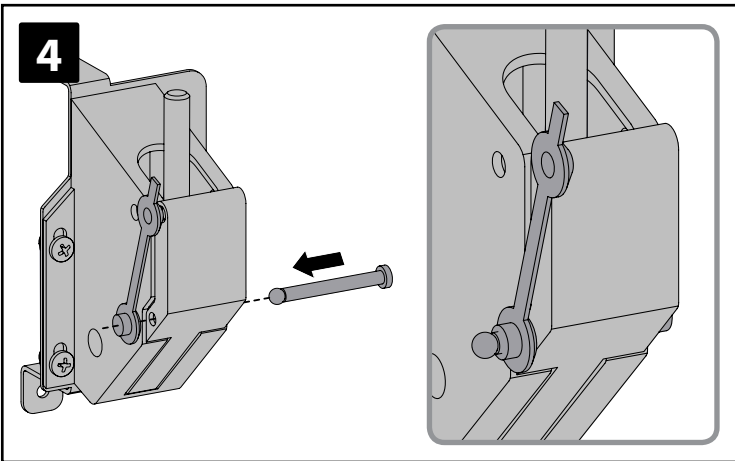

For RION Louver Window V2

423		4
428		4
7281		2