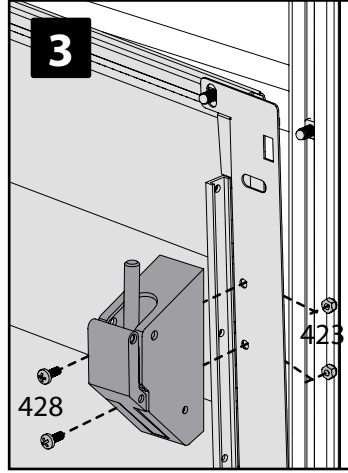

For PALRAM Louver Window V2

423		3
421		1
428		2

	1		1		2
	1		1		1
			1