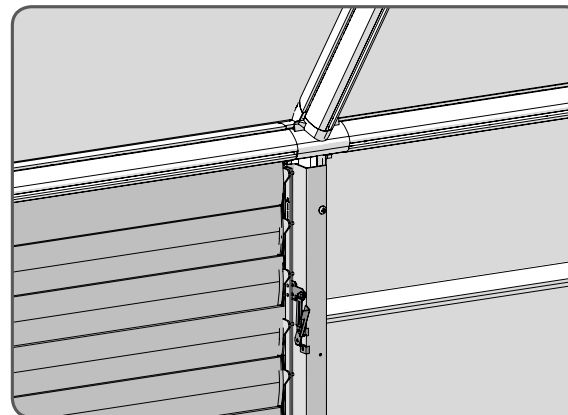

For Rion
Louver
Window V2

For Rion
Louver
Window