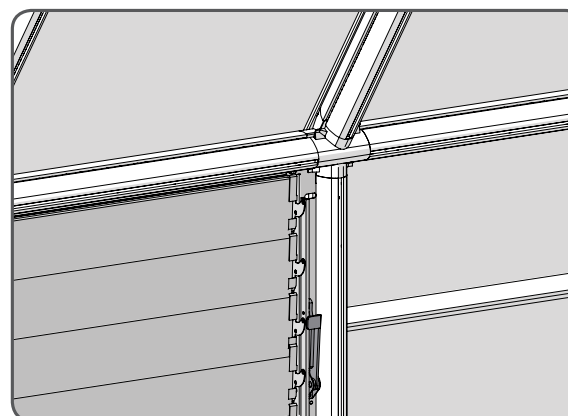

For Rion
Louver
Window V2