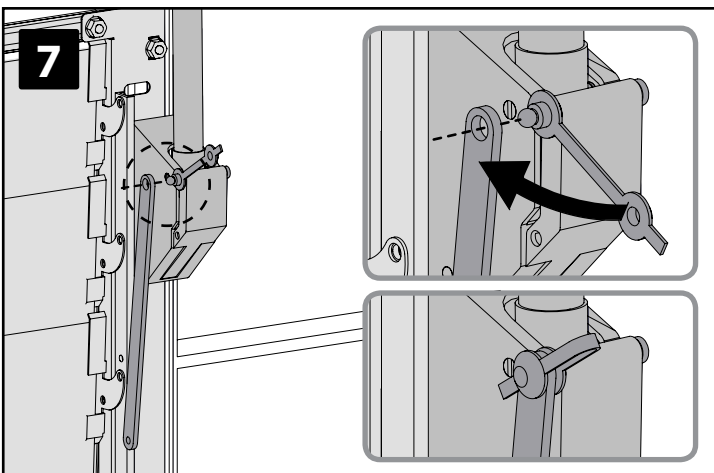

For PALRAM Louver Window V2

423		3
421		1
428		2

	1		1		2
	1		1		1
			1