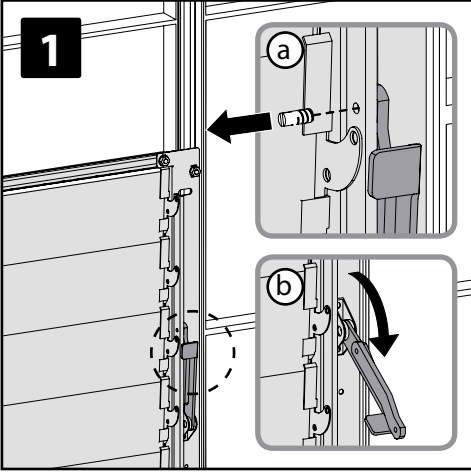

For PALRAM Louver Window V2

423		3
421		1
428		2

	1		1		2
	1		1		1
			1