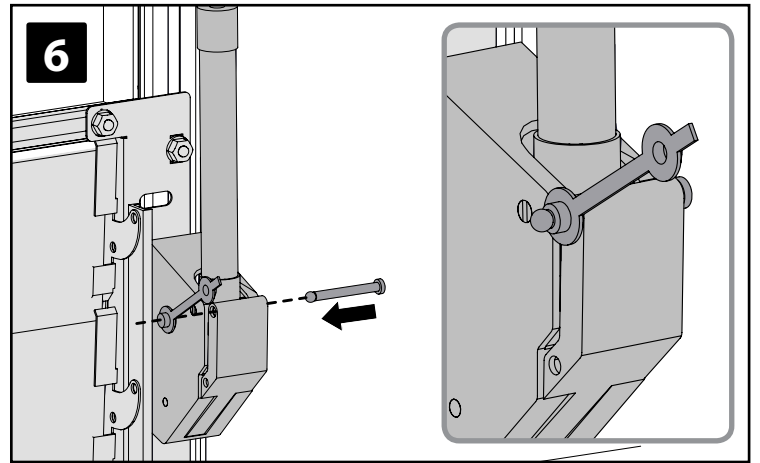

For PALRAM Louver Window V2

423		3
421		1
428		2

	1		1		2
	1		1		1
			1