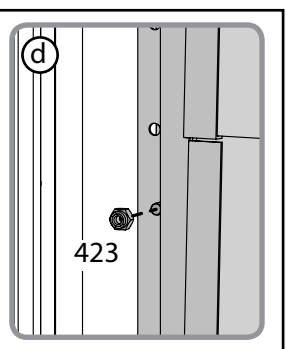

Auto Louver Window Opener

Approx. Dim.

9W x 26L x 4H cm / 3.5"W x 10.2"L x 1.5"L

Check which of below options is compatible with your window & proceed accordingly

Note: Use only the parts registered in the relevant content list, some parts may be surplus.

423		3
421		1
428		2

	1		1		2
	1		1		1
			1		

For RION Louver Window V2

423		4
428		4
7281		2

For PALRAM Louver Window

423		2	466		2
428		2	461		2
7595		1			

1	1	2
1	1	1
1	1	1

For RION Louver Window