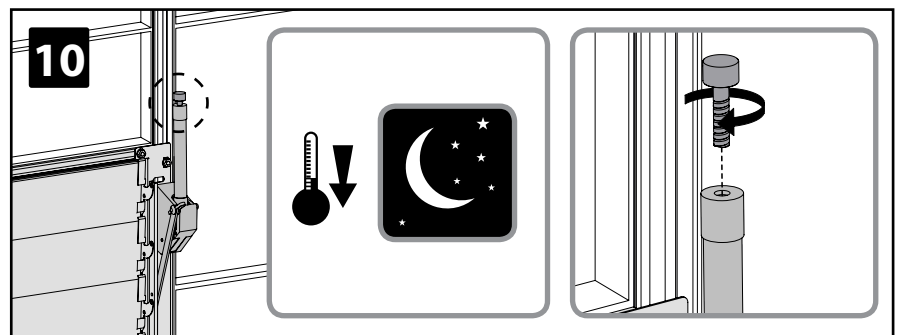

For PALRAM Louver Window V2

423		3
421		1
428		2

	1		1		2
	1		1		1
			1